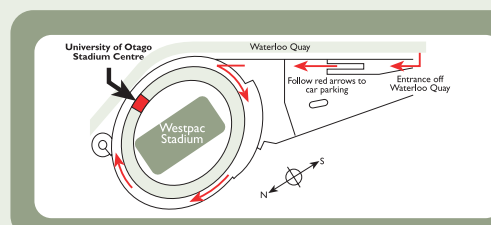

University of Otago Wellington Stadium Centre
Westpac Stadium, Waterloo Quay,
Wellington

FREE CAR PARKING

For further information please contact
Sam Fairley
Tel 04 460 9800 or
sam.fairley@otago.ac.nz

University of Otago, **first.**